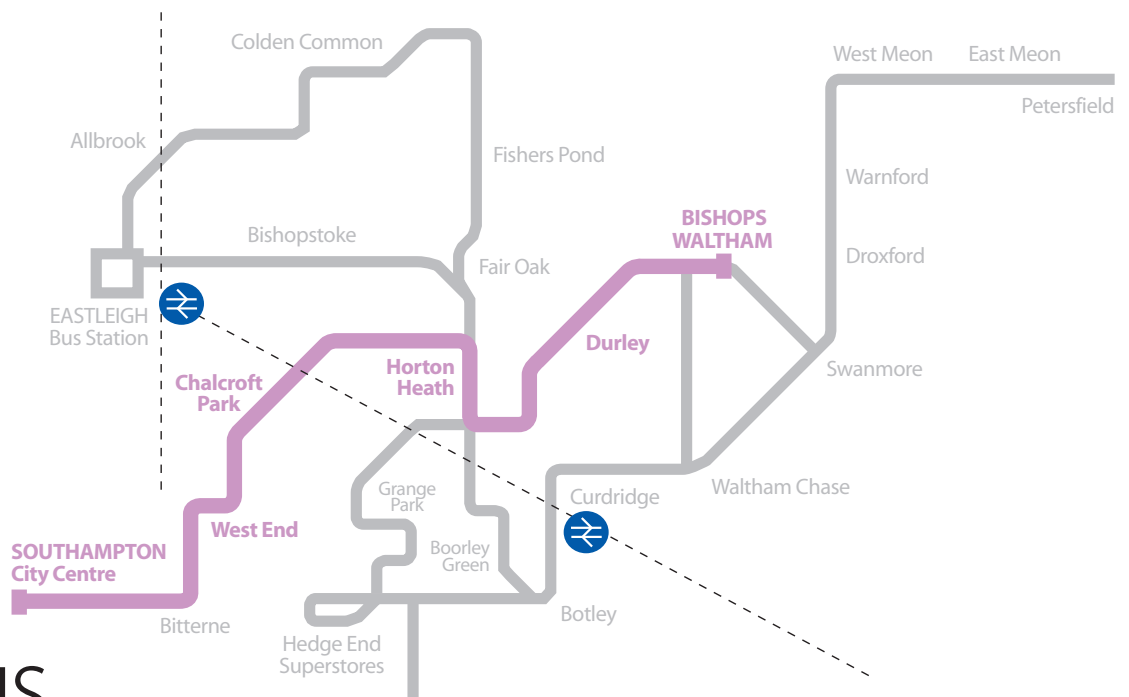

Eastleigh's Green bus company

www.xelabus.info